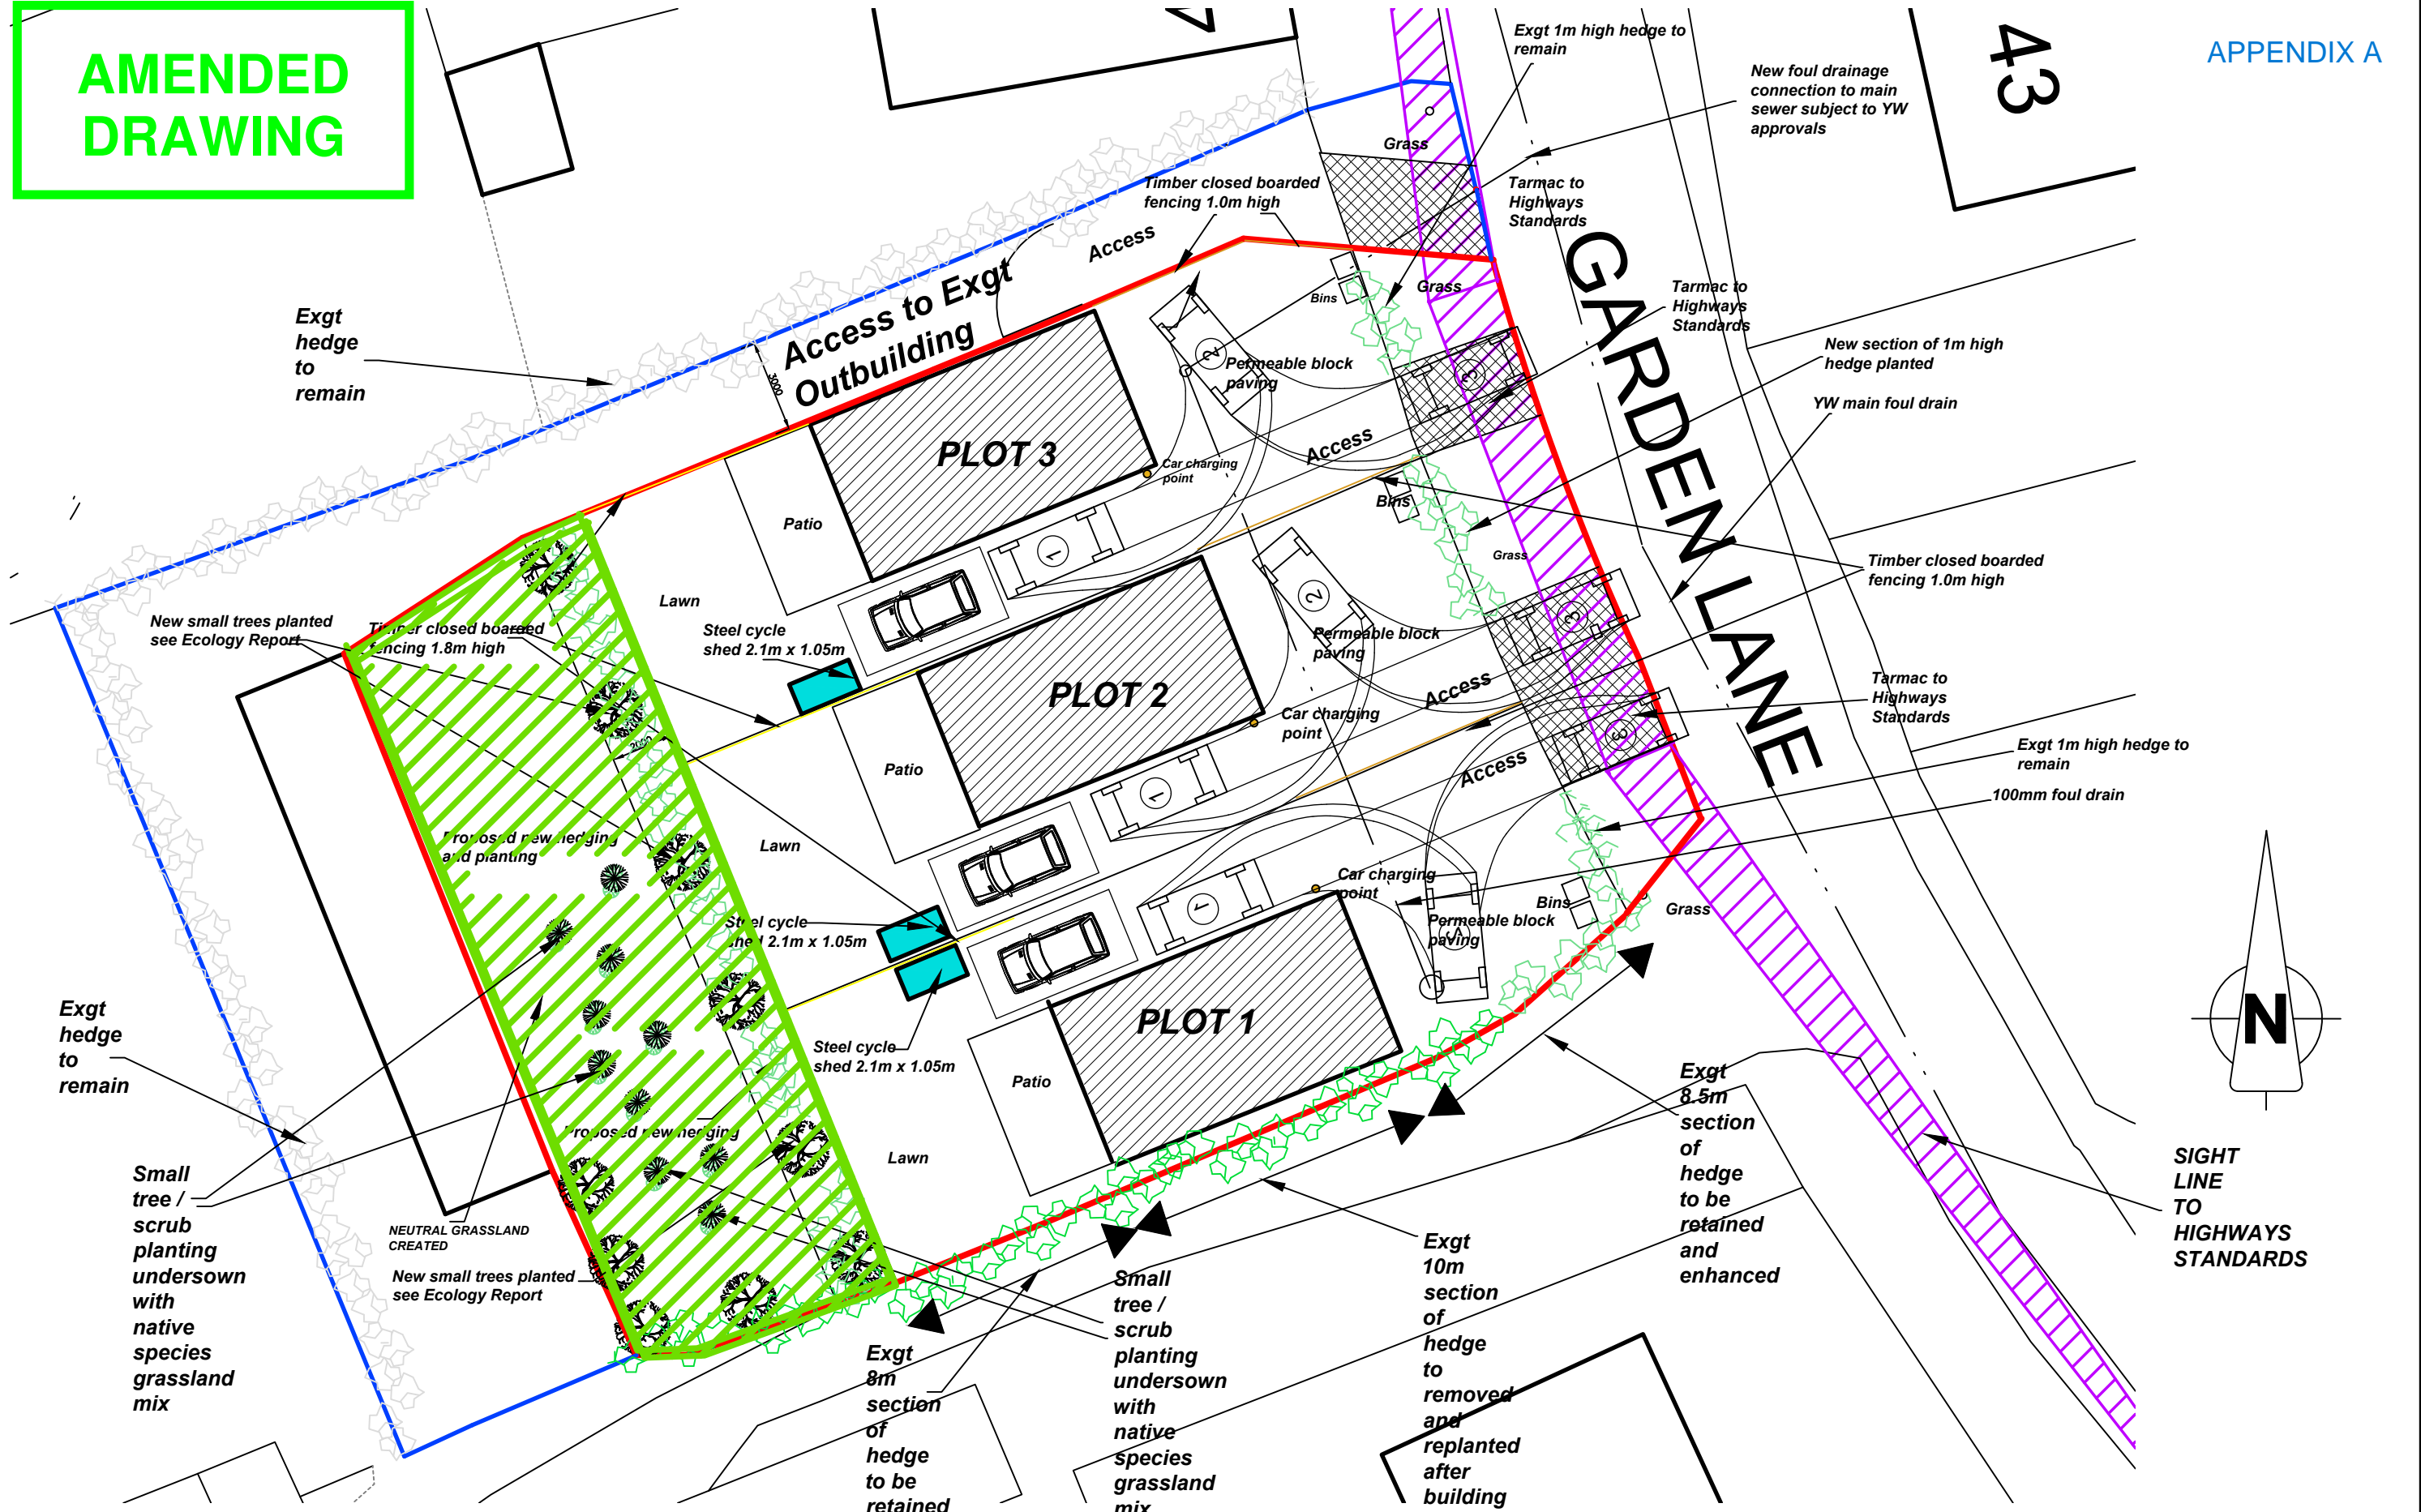

**AMENDED
DRAWING**

APPENDIX A

43

JDM ARCHITECTURAL DESIGNS
Amberville, Lime Kiln Lane, Kirk Deighton, Wetherby, North Yorkshire
LS22 4EA
email - jdmarchitecturaldesigns@gmail.com
mobile - 07950289803